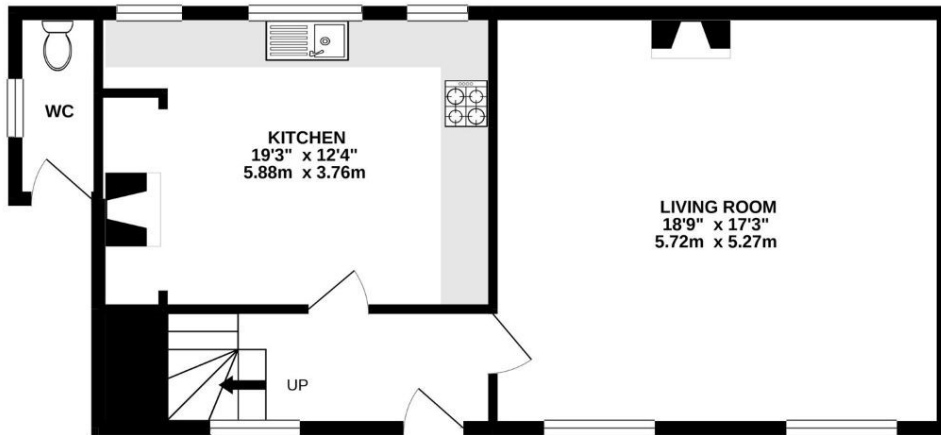

GROUND FLOOR
611 sq.ft. (56.7 sq.m.) approx.

1ST FLOOR
543 sq.ft. (50.5 sq.m.) approx.

TOTAL FLOOR AREA : 1154 sq.ft. (107.2 sq.m.) approx.

Whilst every attempt has been made to ensure the accuracy of the floorplan contained here, measurements of doors, windows, rooms and any other items are approximate and no responsibility is taken for any error, omission or mis-statement. This plan is for illustrative purposes only and should be used as such by any prospective purchaser. The services, systems and appliances shown have not been tested and no guarantee as to their operability or efficiency can be given.
Made with Metropix ©2021