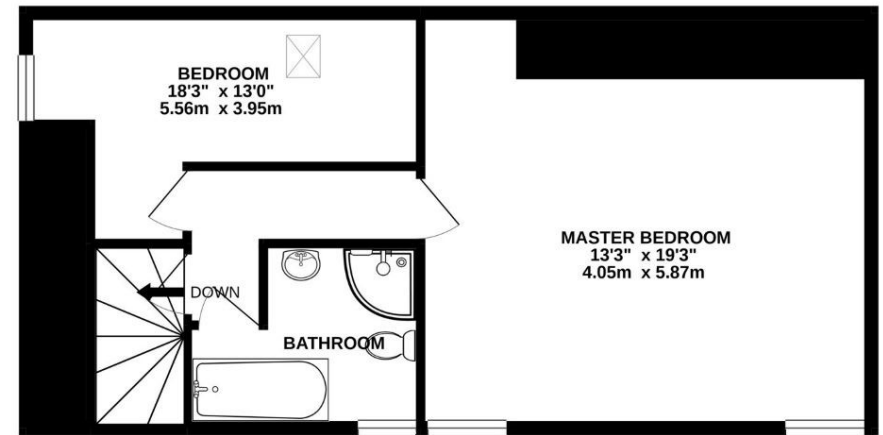

GROUND FLOOR
611 sq.ft. (56.7 sq.m.) approx.

1ST FLOOR
543 sq.ft. (50.5 sq.m.) approx.

TOTAL FLOOR AREA : 1154 sq.ft. (107.2 sq.m.) approx.

Whilst every attempt has been made to ensure the accuracy of the floorplan contained here, measurements of doors, windows, rooms and any other items are approximate and no responsibility is taken for any error, omission or mis-statement. This plan is for illustrative purposes only and should be used as such by any prospective purchaser. The services, systems and appliances shown have not been tested and no guarantee as to their operability or efficiency can be given.
Made with Metropix ©2021