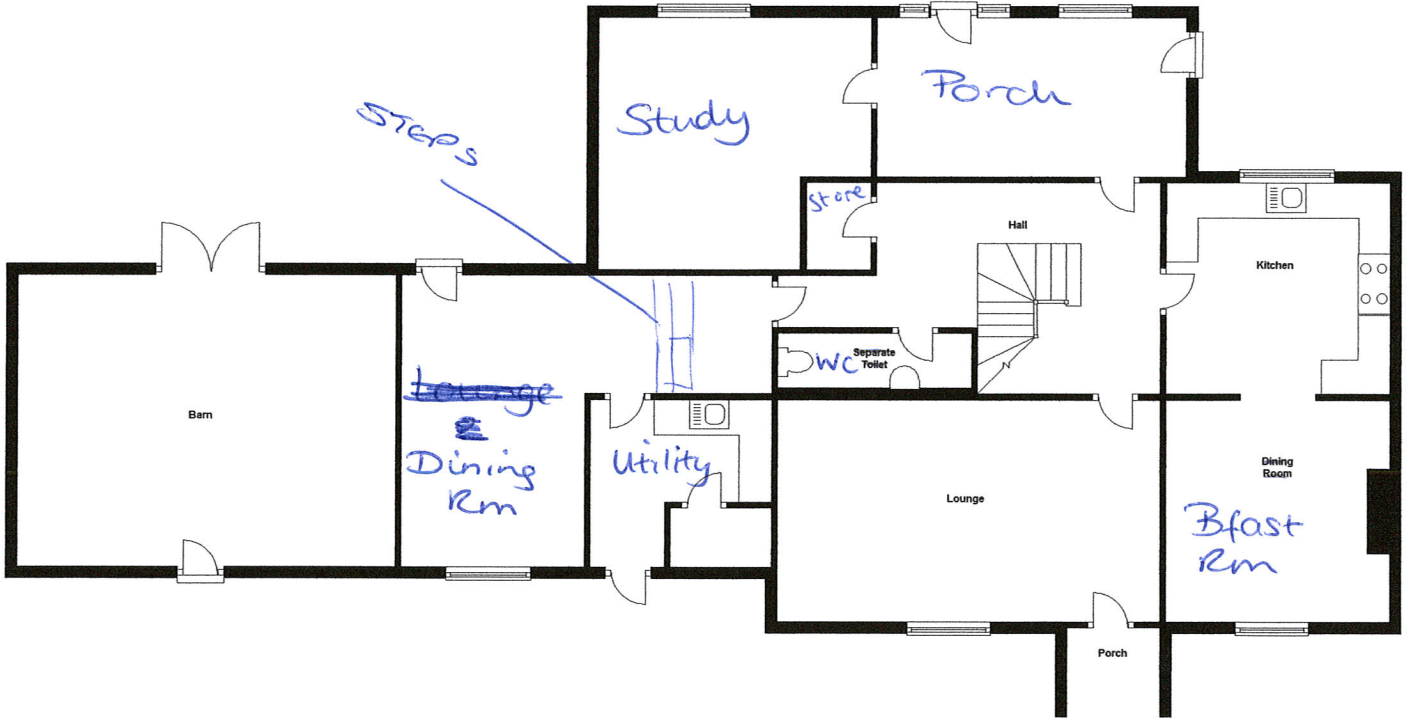

GREENCOURT FARMHOUSE